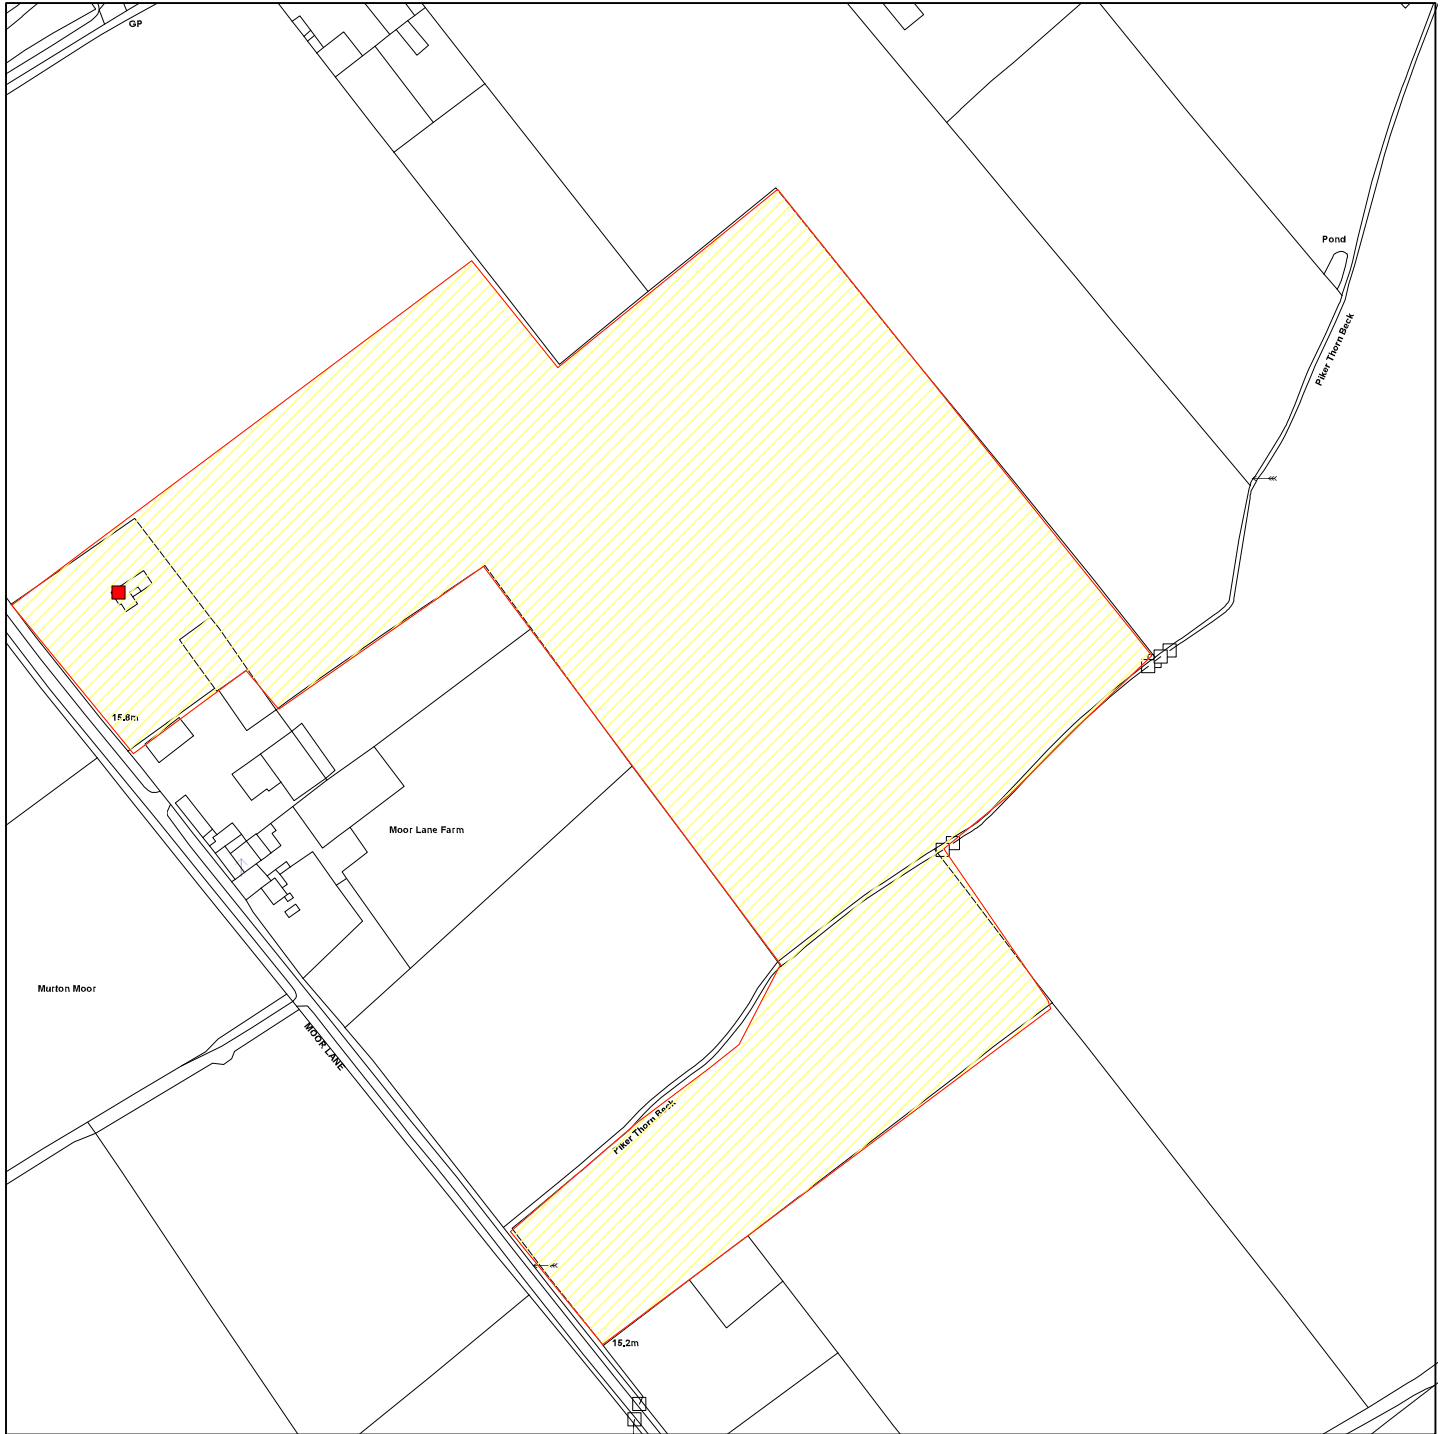

Beetle Bank Farm, Moor Lane, Murton

11/00002/FULM

GIS by ESRI (UK)

Scale : 1:3000

Reproduced from the Ordnance Survey map with the permission of the Controller of Her Majesty's Stationery Office © Crown Copyright 2000.

Unauthorised reproduction infringes Crown Copyright and may lead to prosecution or civil proceedings.

Produced using ESRI (UK)'s MapExplorer 2.0 - <http://www.esriuk.com>

Organisation	City of York Council
Department	Planning & Sustainable Development
Comments	Application site
Date	14 March 2011
SLA Number	Not set